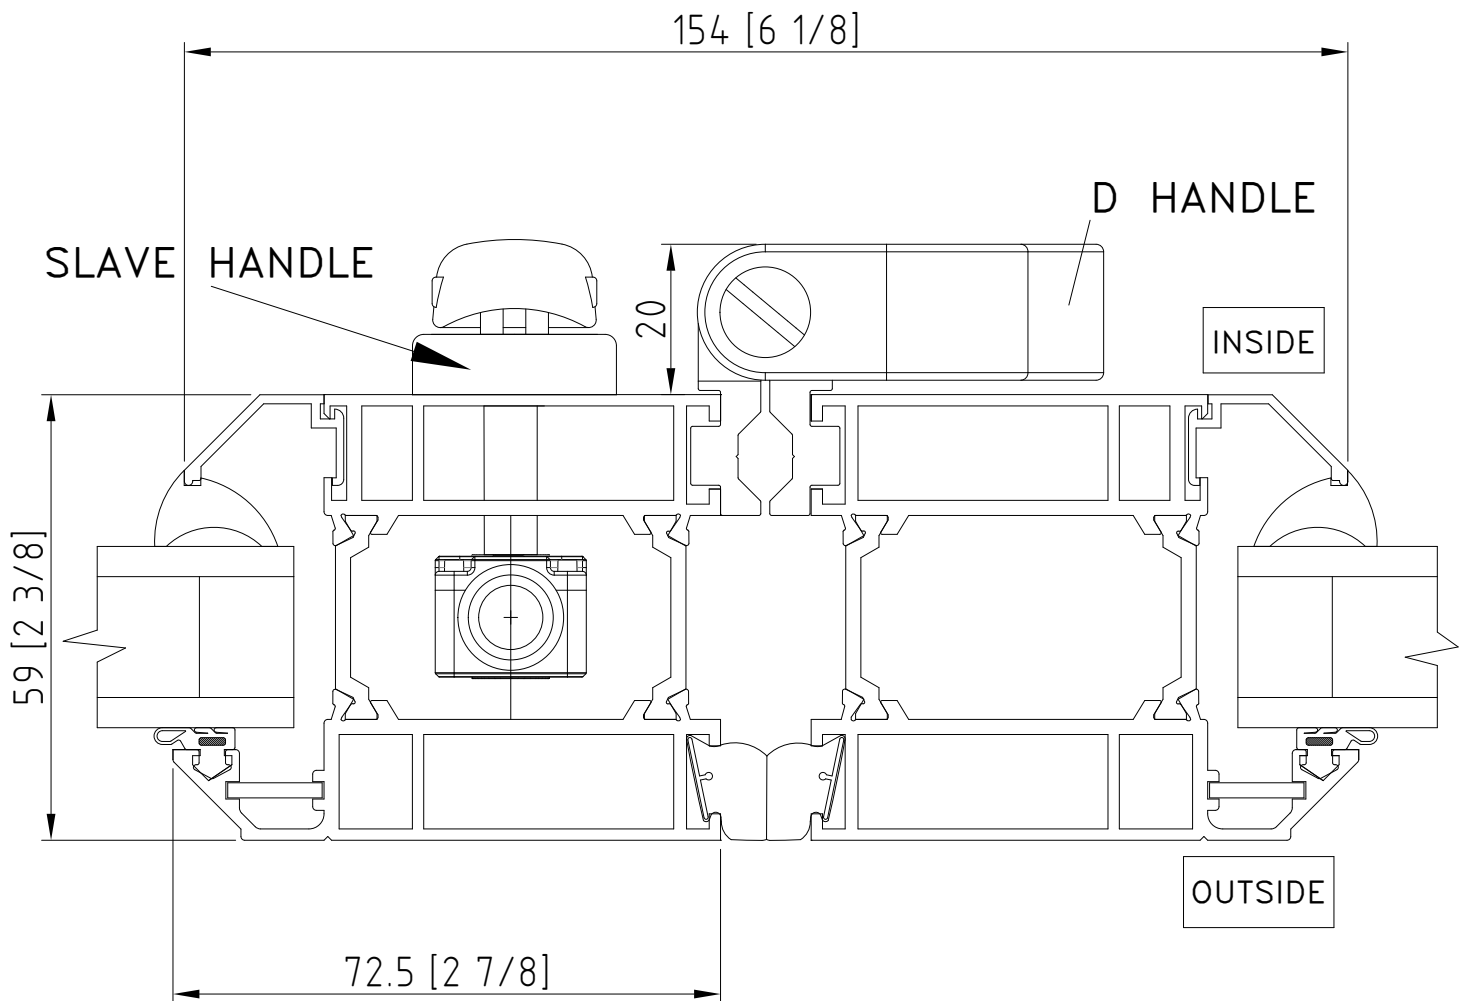

# Outward Opening Stiles

Doors | Outward Stiles

Drawing No: OFDL\_2.114.1

This information and drawing are the copyright of Origin USA Inc. Copyright is reserved by them and is issued on the condition that it is not copied or disclosed by or to any unauthorized persons without prior consent of Origin USA Inc. All dimensions are in imperial measurements. Do not scale.