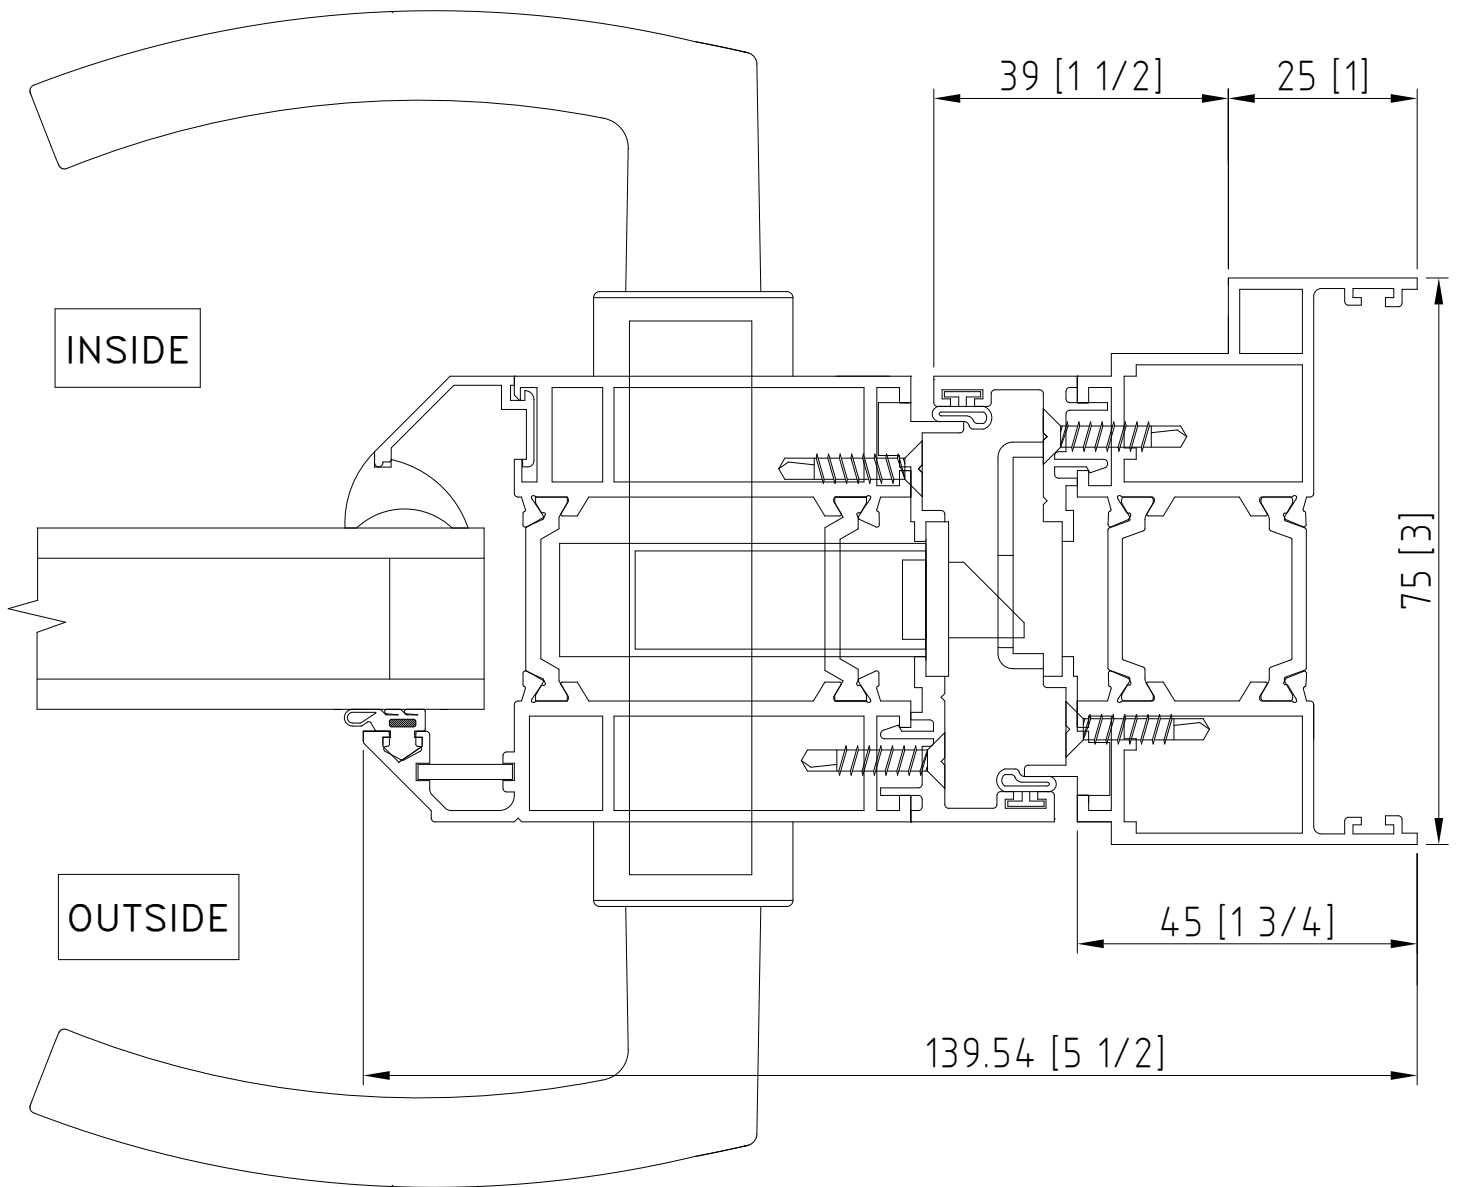

# Locking Jamb Detail

Doors | Locking Jamb

Drawing No: OFDL\_2.116.1

This information and drawing are the copyright of Origin USA Inc. Copyright is reserved by them and is issued on the condition that it is not copied or disclosed by or to any unauthorized persons without prior consent of Origin USA Inc. All dimensions are in imperial measurements. Do not scale.