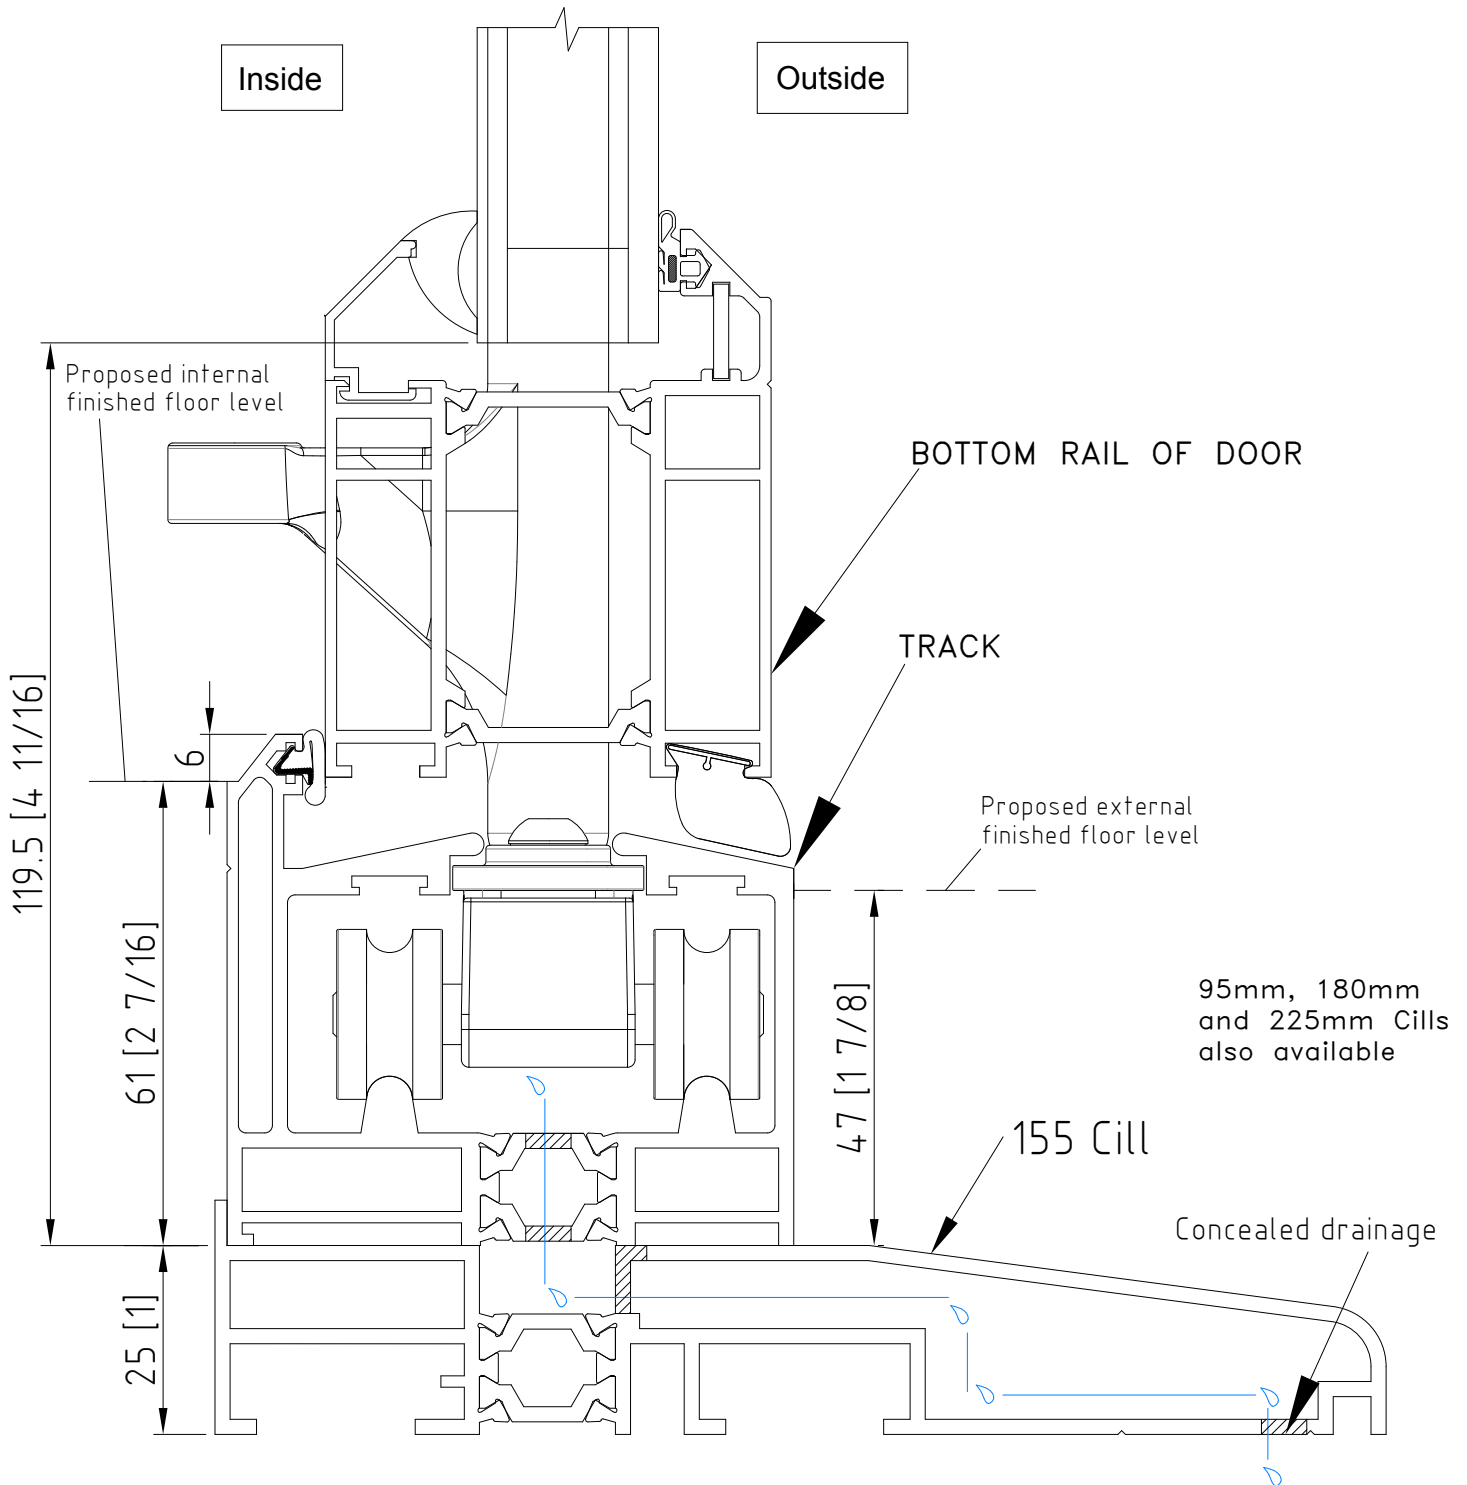

Bottom Track Detail

(Concealed Drainage)

Doors | Bottom Track

Drawing No: OFDL_2.118.1

This information and drawing are the copyright of Origin USA Inc. Copyright is reserved by them and is issued on the condition that it is not copied or disclosed by or to any unauthorized persons without prior consent of Origin USA Inc. All dimensions are in imperial measurements. Do not scale.