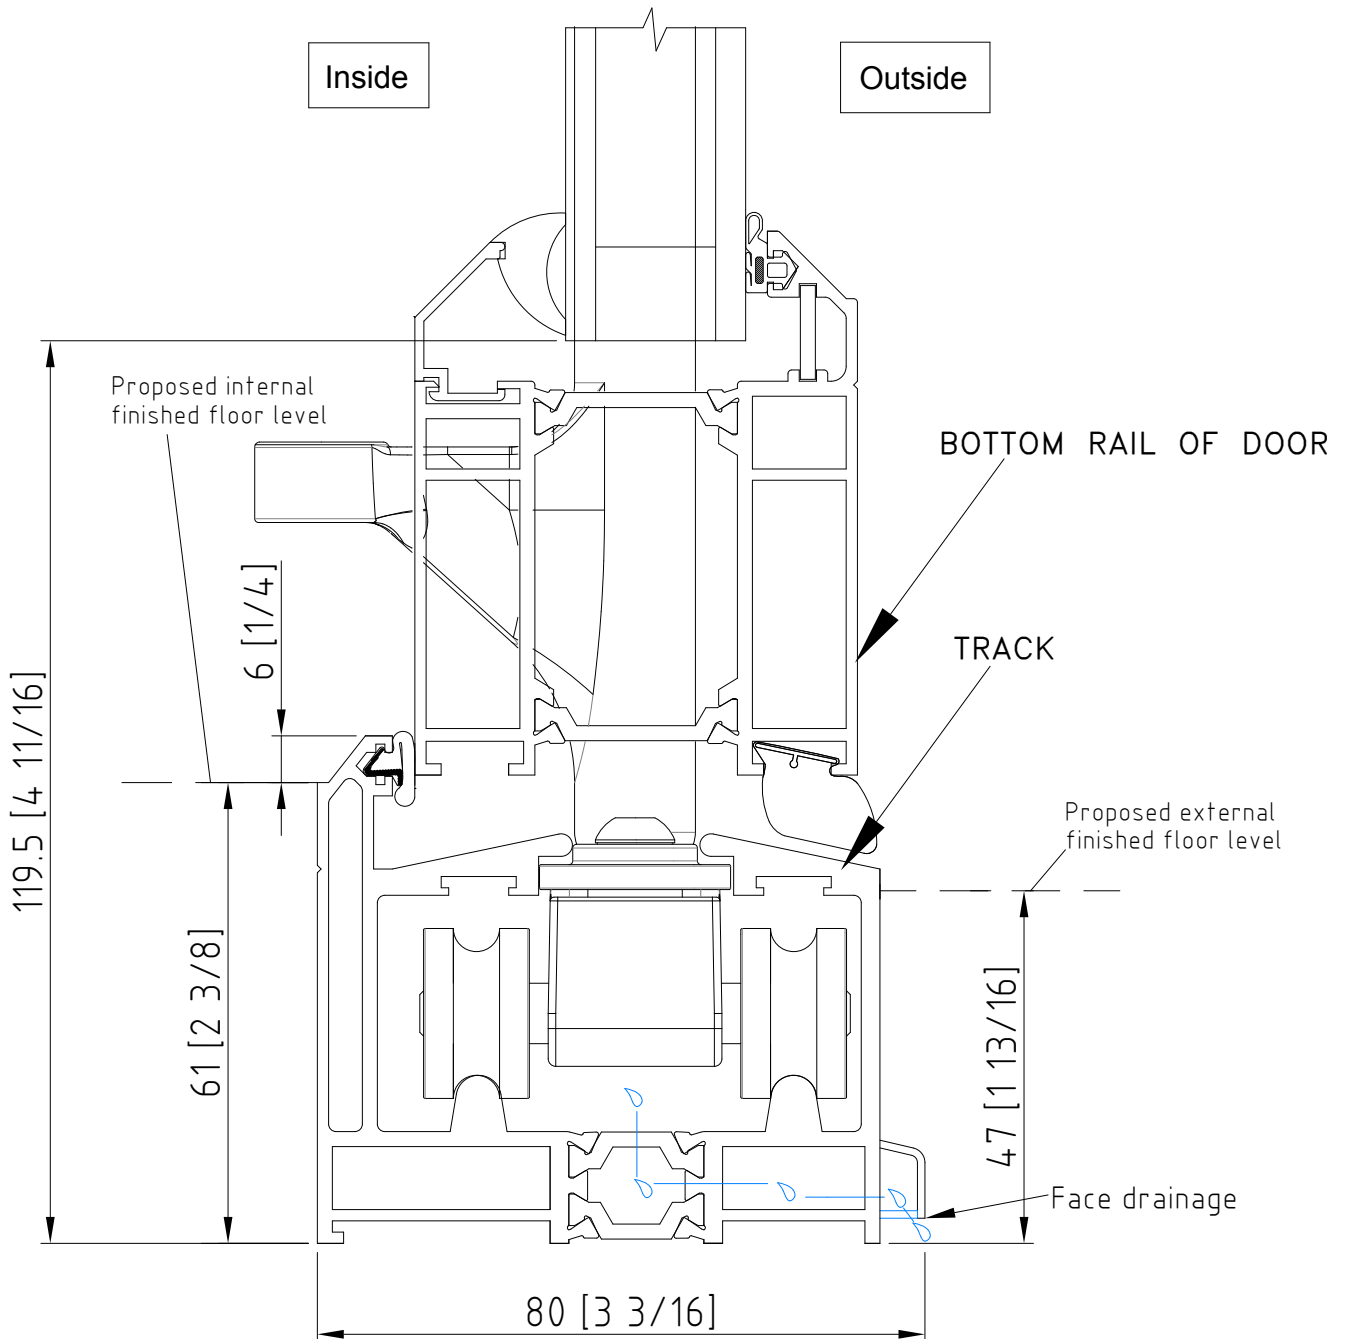

# Bottom Track Detail

(Face Drainage)

Doors | Bottom Track

Drawing No: OFDL\_2.119.1

This information and drawing are the copyright of Origin USA Inc. Copyright is reserved by them and is issued on the condition that it is not copied or disclosed by or to any unauthorized persons without prior consent of Origin USA Inc. All dimensions are in imperial measurements. Do not scale.