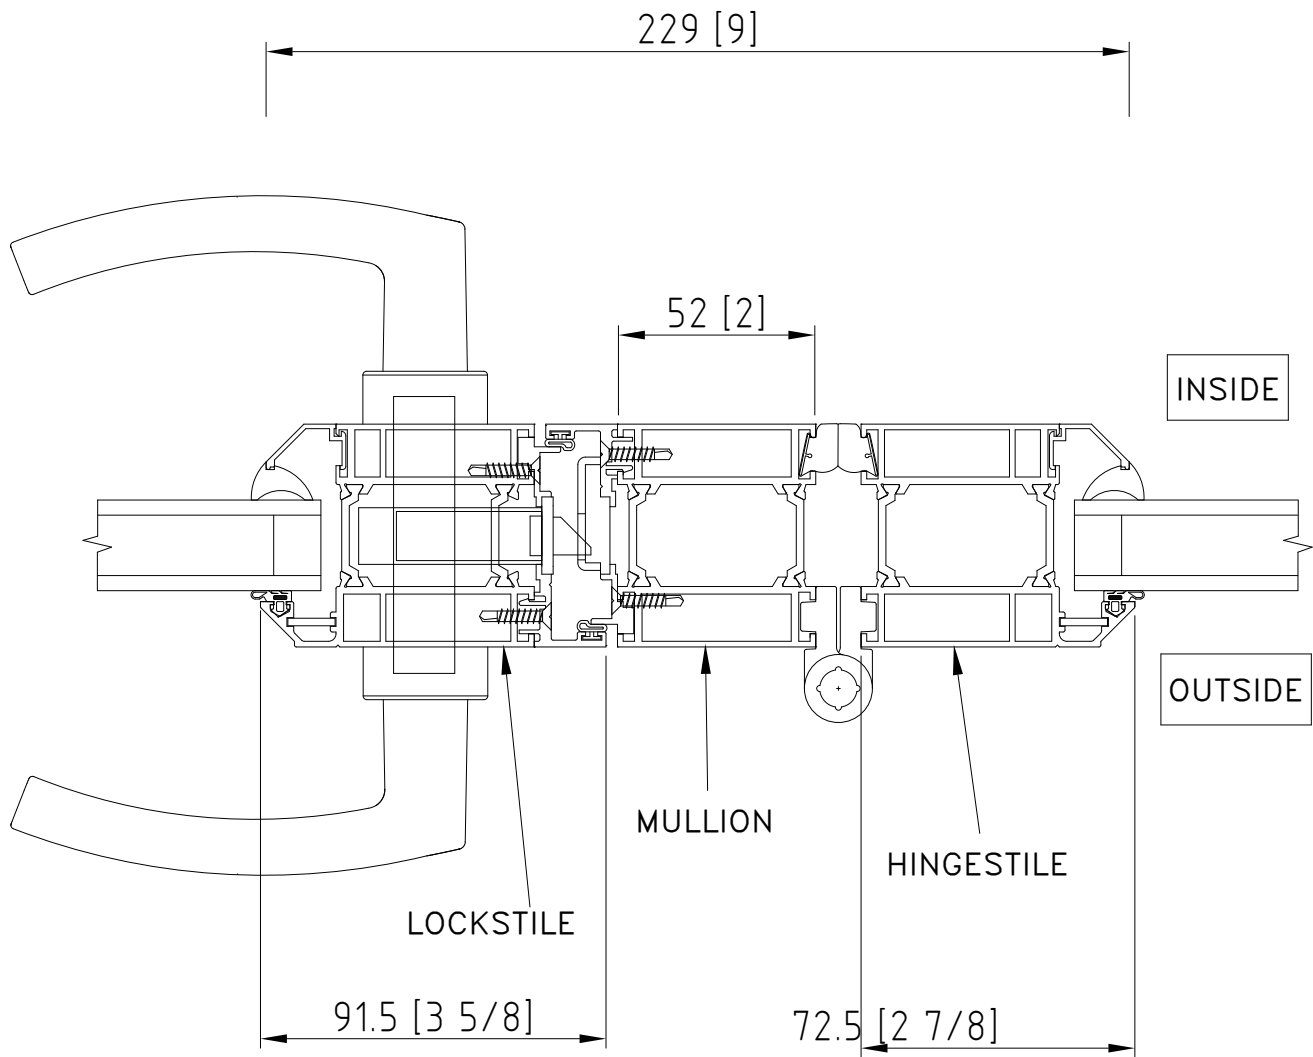

# Locking Mullion Detail

Doors | Locking Mullion

Drawing No: OFDL\_2.121.1

This information and drawing are the copyright of Origin USA Inc. Copyright is reserved by them and is issued on the condition that it is not copied or disclosed by or to any unauthorized persons without prior consent of Origin USA Inc. All dimensions are in imperial measurements. Do not scale.