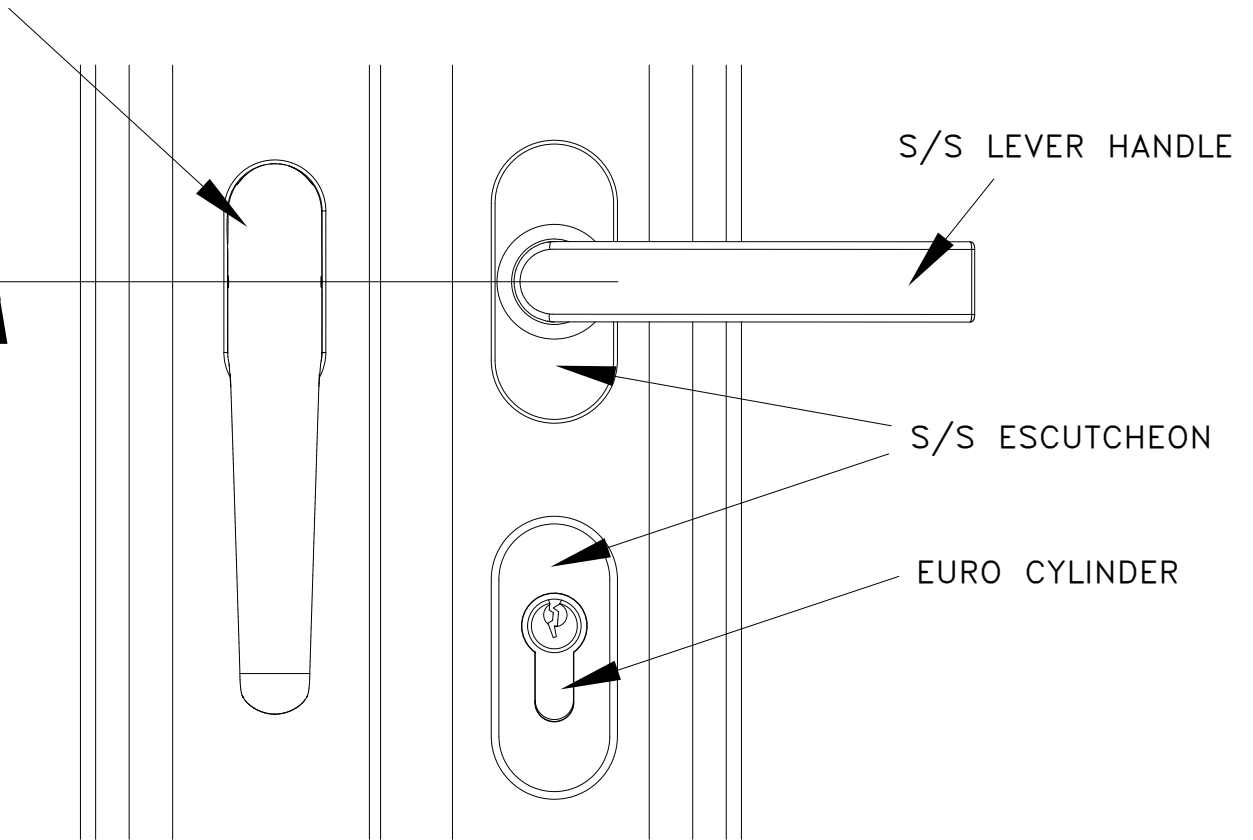

# Locking Slave Handle Detail

SLAVE HANDLE

1020 [40 1/8] (TO BOTTOM OF DOOR LEAF)

Viewed Inside

Doors | Locking Slave

Drawing No: OFDL\_2.124.1

This information and drawing are the copyright of Origin USA Inc. Copyright is reserved by them and is issued on the condition that it is not copied or disclosed by or to any unauthorized persons without prior consent of Origin USA Inc. All dimensions are in imperial measurements. Do not scale.