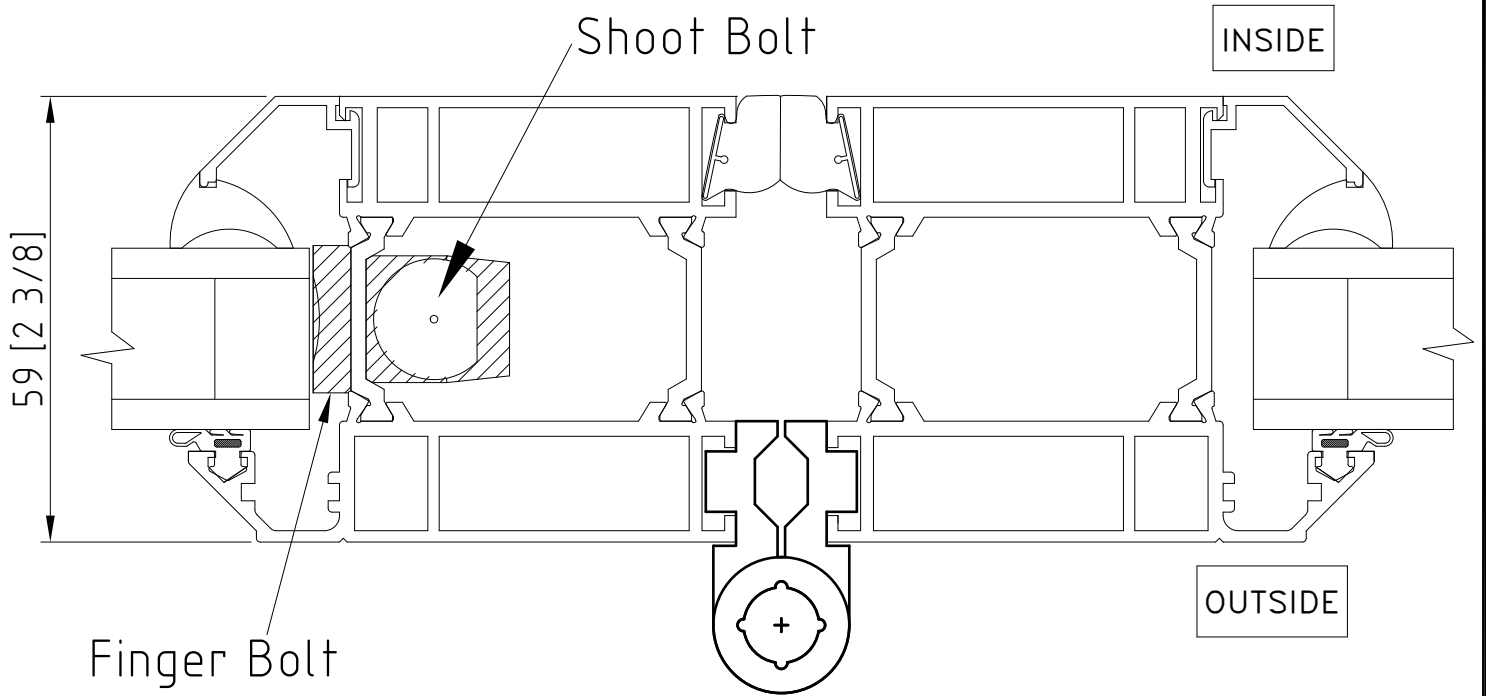

Finger Bolt Sash Locking

154 [6 1/8]

Doors | Finger Bolt Sash

Drawing No: OFDL_1.125.1

This information and drawing are the copyright of Origin USA Inc. Copyright is reserved by them and is issued on the condition that it is not copied or disclosed by or to any unauthorized persons without prior consent of Origin USA Inc. All dimensions are in imperial measurements. Do not scale.