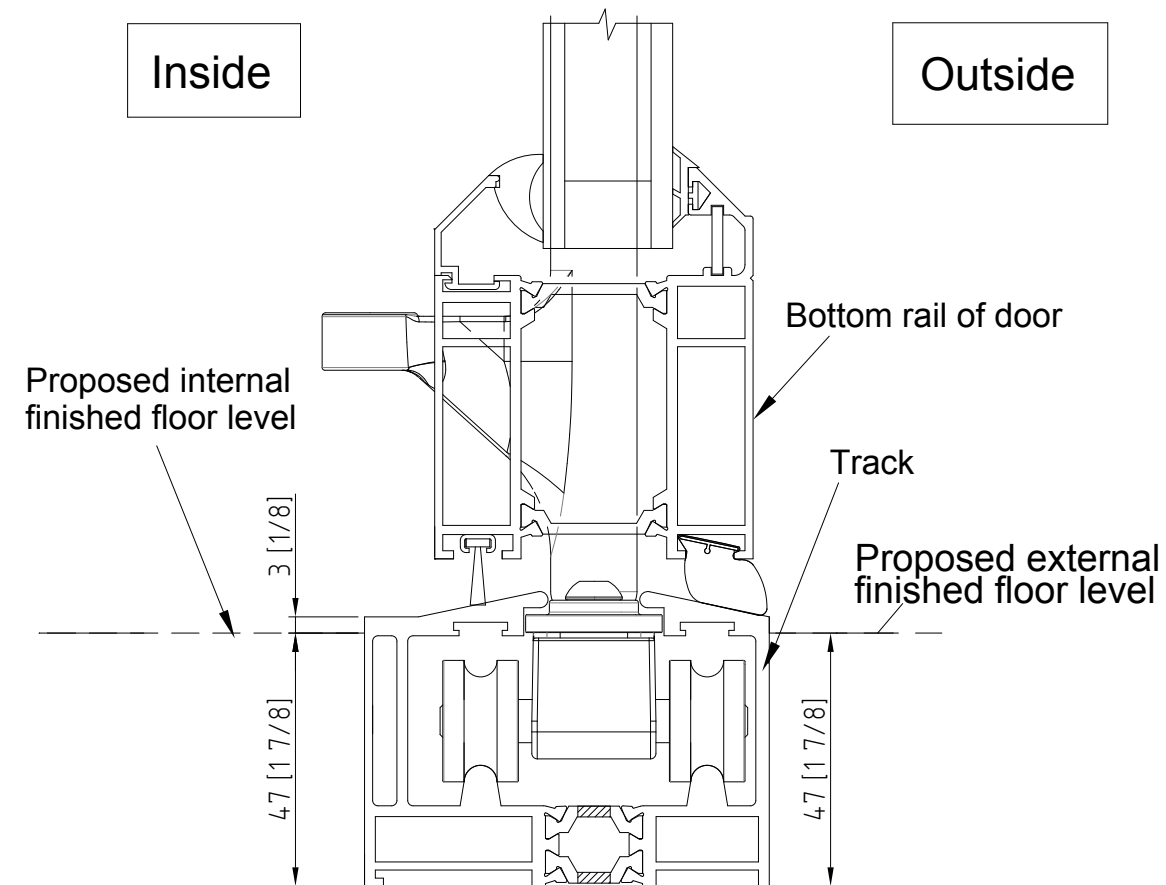

B - Non-Weathered Threshold Detail

Drawing No: OFDL_2.128.1

This information and drawing are the copyright of Origin USA Inc. Copyright is reserved by them and is issued on the condition that it is not copied or disclosed by or to any unauthorized persons without prior consent of Origin USA Inc. All dimensions are in imperial measurements. Do not scale.