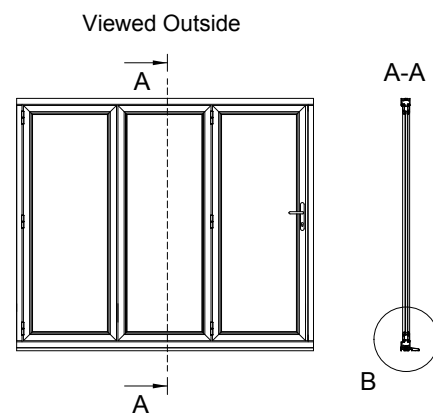

B - Non-Weathered Threshold Detail

Drawing No: OFDL_2.128.1

This information and drawing are the copyright of Origin USA Inc. Copyright is reserved by them and is issued on the condition that it is not copied or disclosed by or to any unauthorized persons without prior consent of Origin USA Inc. All dimensions are in imperial measurements. Do not scale.