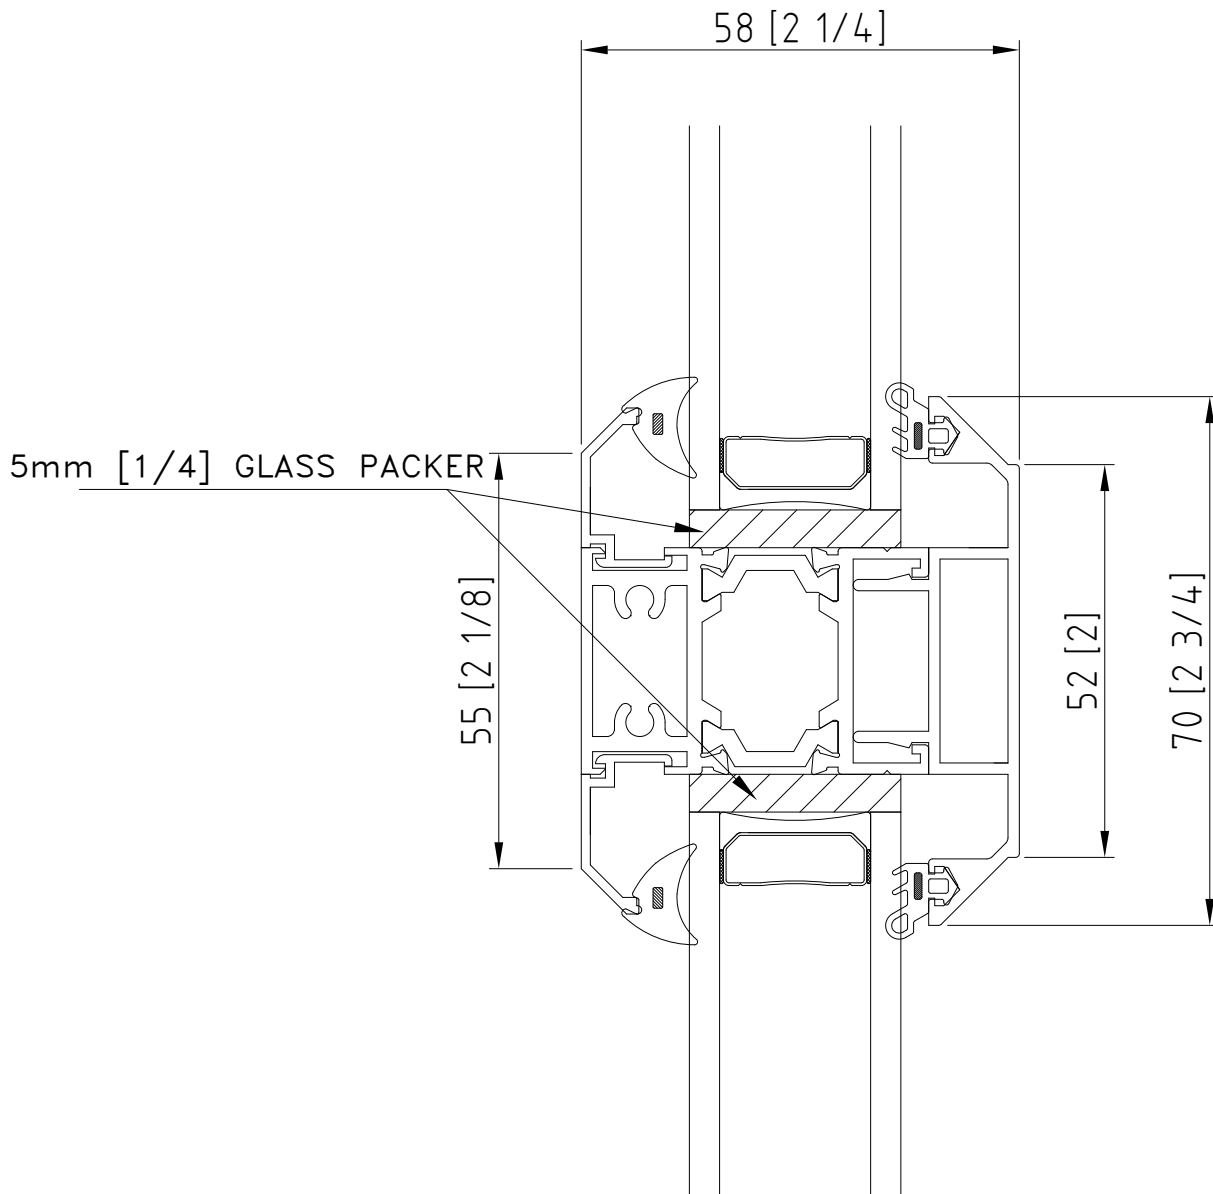

Midrail Glazing Detail

(With 28mm Glass Unit)

Doors | Midrail

Drawing No: OFDL_2.131.1

This information and drawing are the copyright of Origin USA Inc. Copyright is reserved by them and is issued on the condition that it is not copied or disclosed by or to any unauthorized persons without prior consent of Origin USA Inc. All dimensions are in imperial measurements. Do not scale.