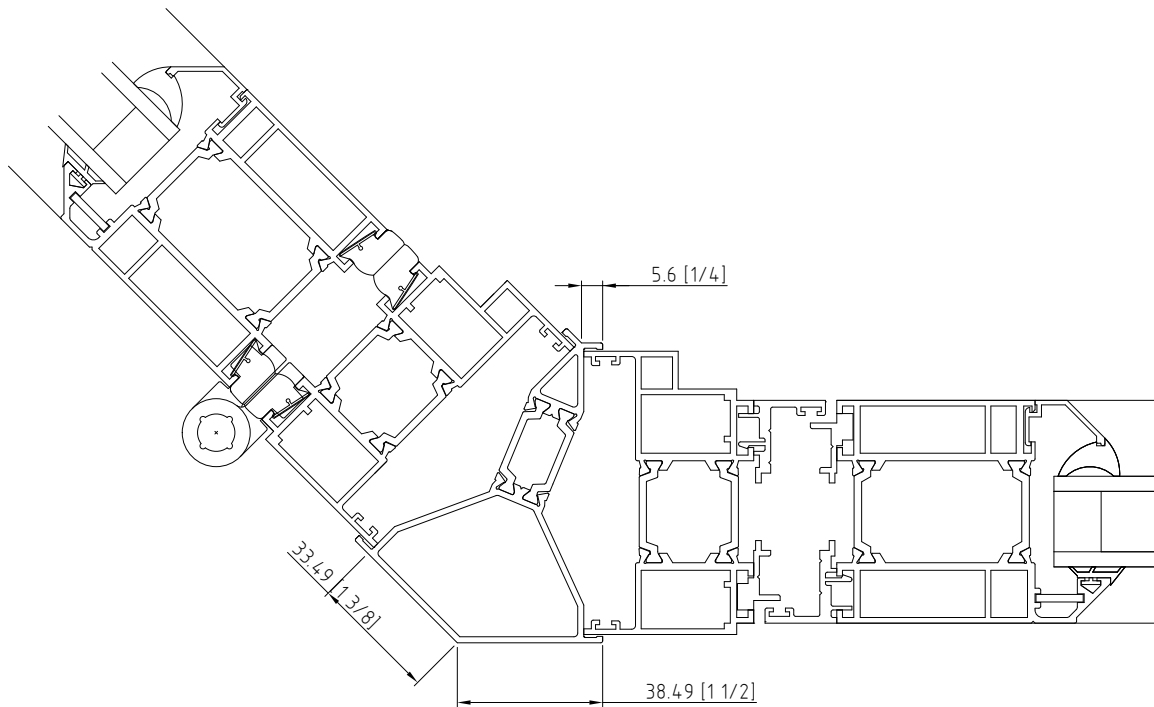

135° Fixed Corner post

Doors | 135° FCP

Drawing No: OFDL_2.142.1

This information and drawing are the copyright of Origin USA Inc. Copyright is reserved by them and is issued on the condition that it is not copied or disclosed by or to any unauthorized persons without prior consent of Origin USA Inc. All dimensions are in imperial measurements. Do not scale.