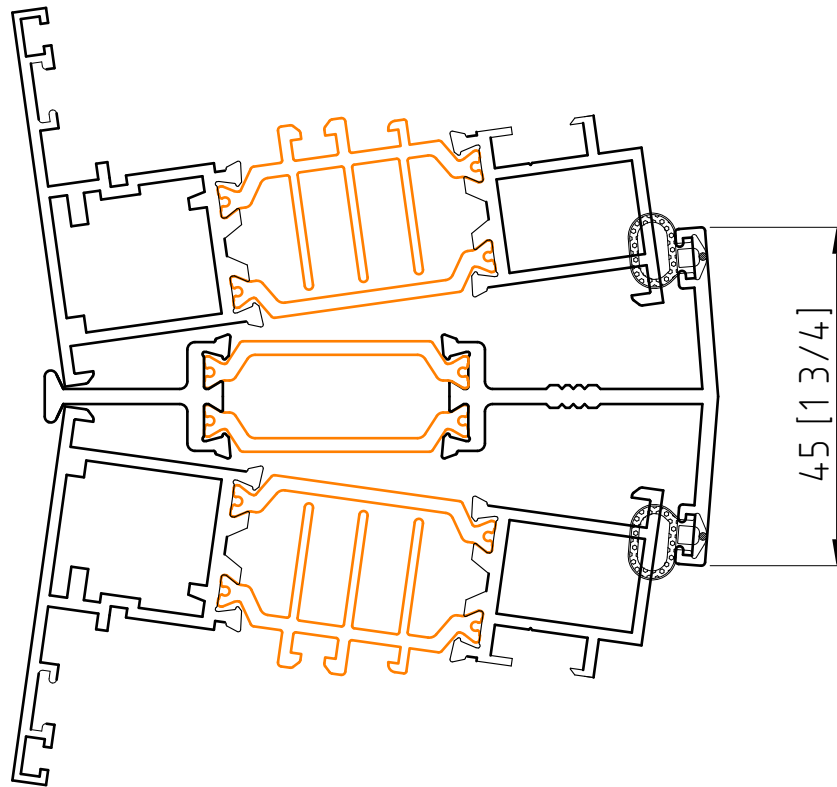

Variable Bay Mullion

Internal Angles: 159° – 175°

Windows | Variable Bay

Drawing No: OFDL_2.100.1

This information and drawing are the copyright of Origin Frames Limited. Copyright is reserved by them and is issued on the condition that it is not copied or disclosed by or to any unauthorised persons without prior consent of Origin Frames Limited. All dimensions are in mm. Do not scale.