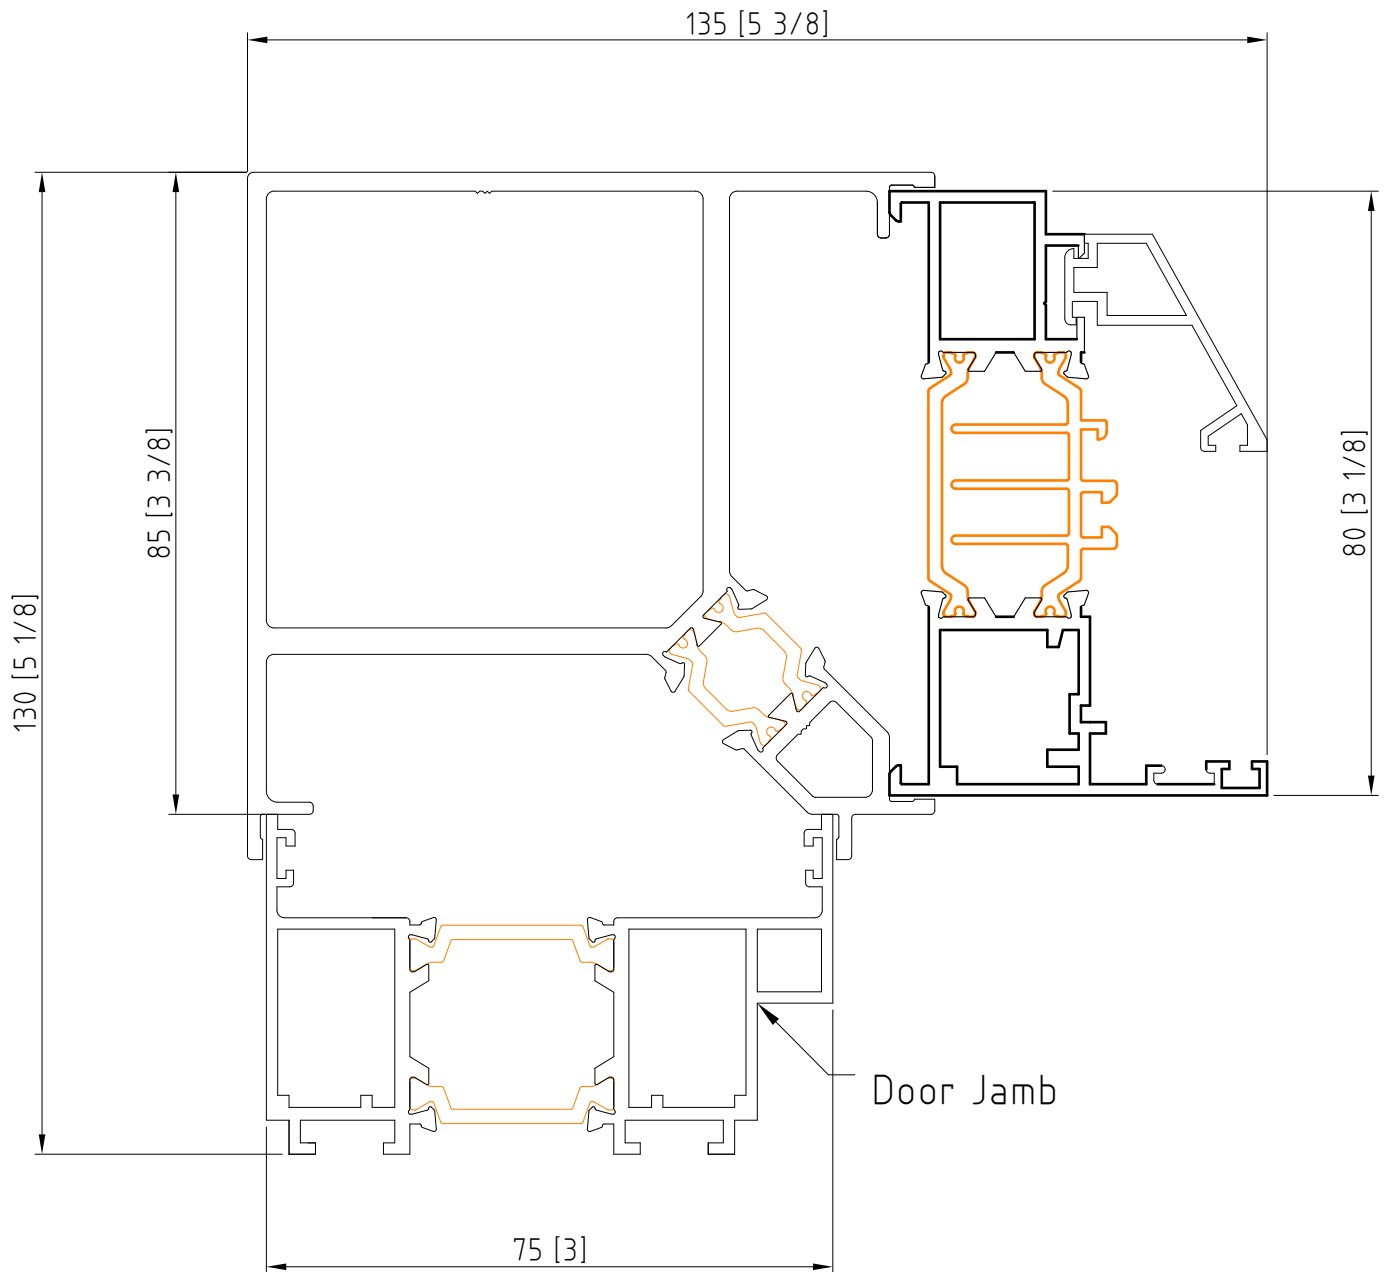

# Window To Door Corner Post

Windows | Corner Post

Drawing No: OFDL\_2.101.1

This information and drawing are the copyright of Origin Frames Limited. Copyright is reserved by them and is issued on the condition that it is not copied or disclosed by or to any unauthorised persons without prior consent of Origin Frames Limited. All dimensions are in mm. Do not scale.