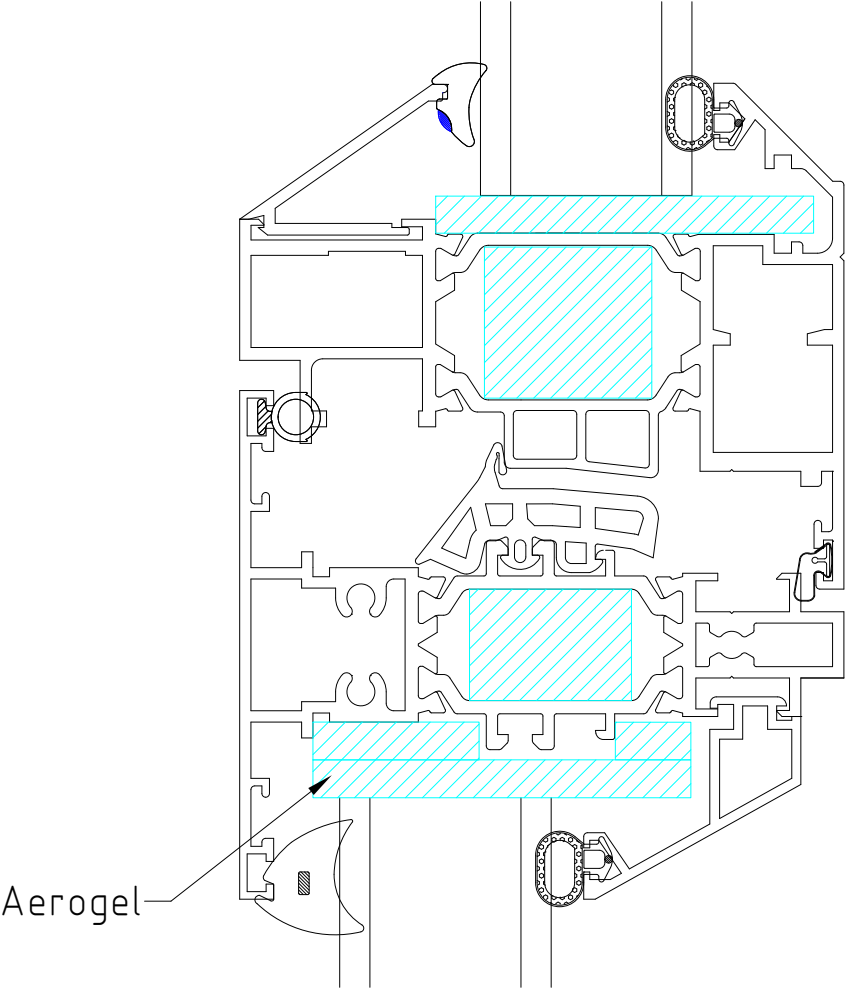

# Mullion & Sash with Aerogel

Windows | Aerogel Detail Drawing No: OFDL\_2.107.1

This information and drawing are the copyright of Origin Frames Limited. Copyright is reserved by them and is issued on the condition that it is not copied or disclosed by or to any unauthorised persons without prior consent of Origin Frames Limited. All dimensions are in mm. Do not scale.