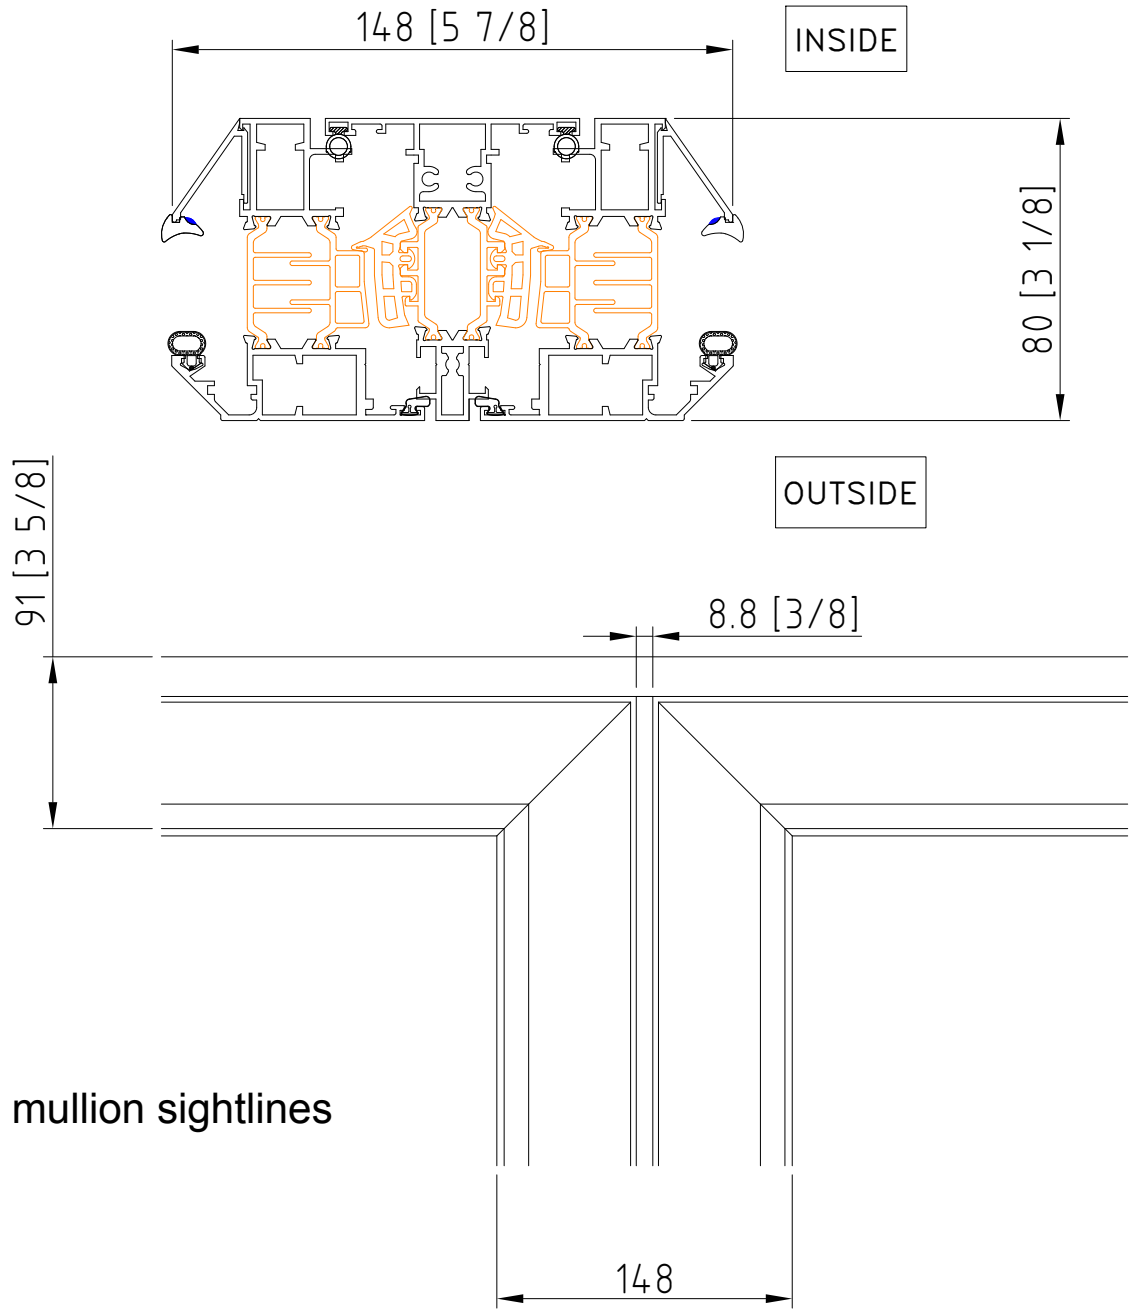

# Mullion and Sash Sightlines

Sash and mullion sightlines  
Scale 1:4

Windows | Mullion+Sash Drawing No: OFDL\_2.112.1

This information and drawing are the copyright of Origin Frames Limited. Copyright is reserved by them and is issued on the condition that it is not copied or disclosed by or to any unauthorised persons without prior consent of Origin Frames Limited. All dimensions are in mm. Do not scale.