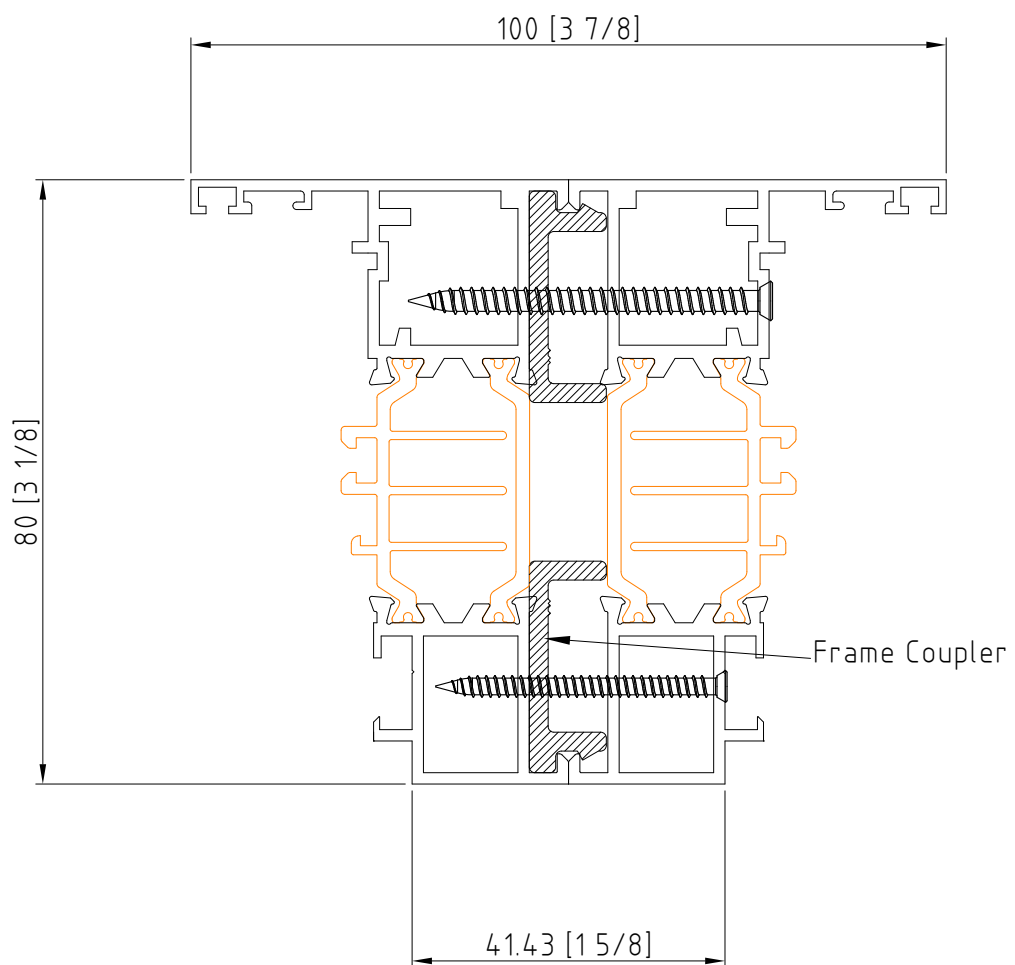

Window Coupler

Windows | Coupler

Drawing No: OFDL_2.95.1

This information and drawing are the copyright of Origin Frames Limited. Copyright is reserved by them and is issued on the condition that it is not copied or disclosed by or to any unauthorised persons without prior consent of Origin Frames Limited. All dimensions are in mm. Do not scale.