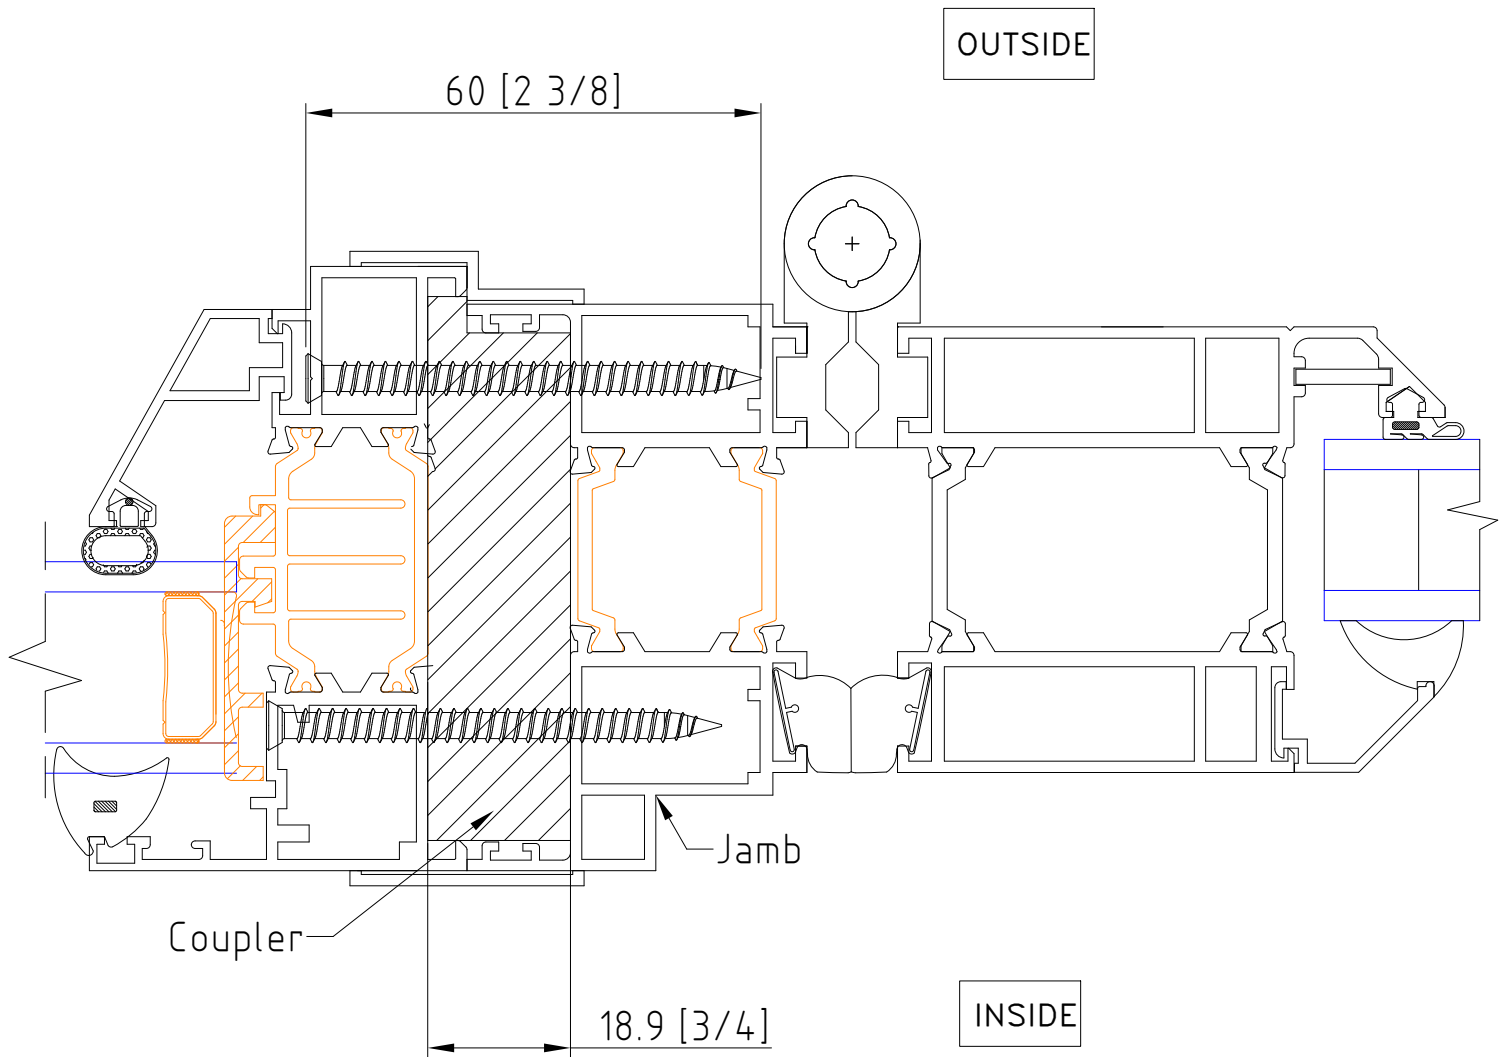

Window To Door Jamb Coupler

Windows | Door Coupler Drawing No: OFDL_2.96.1

This information and drawing are the copyright of Origin Frames Limited. Copyright is reserved by them and is issued on the condition that it is not copied or disclosed by or to any unauthorised persons without prior consent of Origin Frames Limited. All dimensions are in mm. Do not scale.