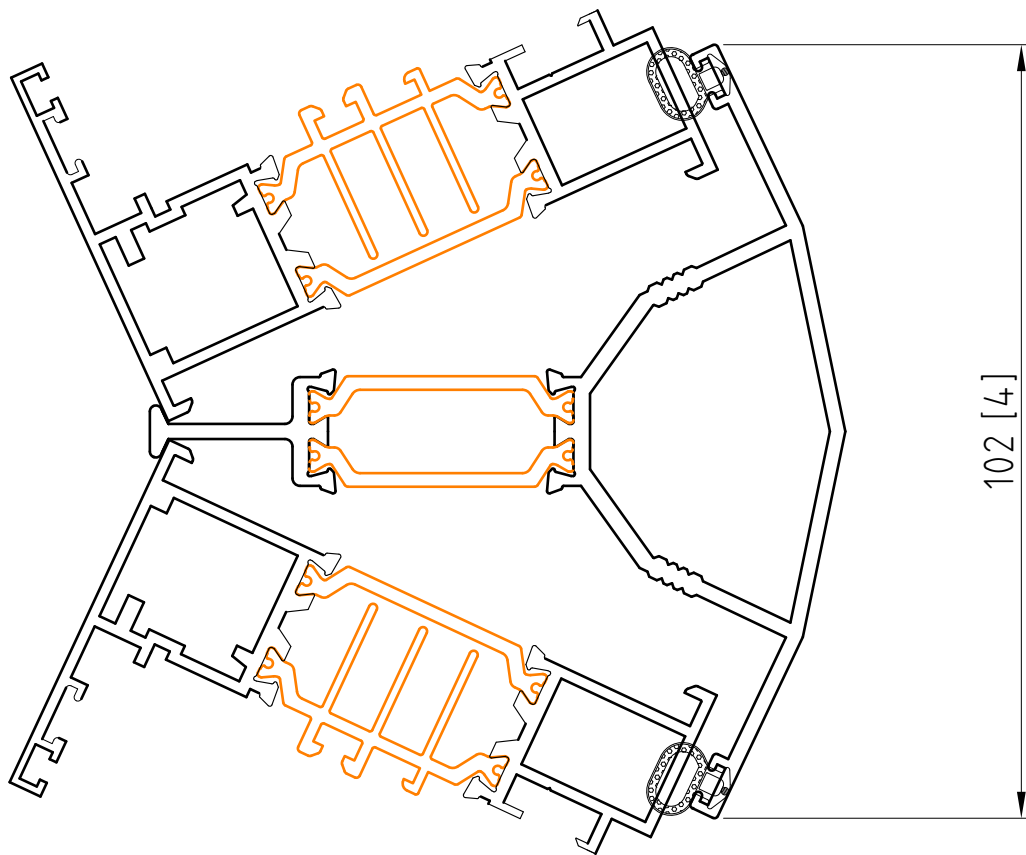

Variable Bay Mullion

Internal Angles: 117° – 138°

Windows | Variable Bay

Drawing No: OFDL_2.98.1

This information and drawing are the copyright of Origin Frames Limited. Copyright is reserved by them and is issued on the condition that it is not copied or disclosed by or to any unauthorised persons without prior consent of Origin Frames Limited. All dimensions are in mm. Do not scale.