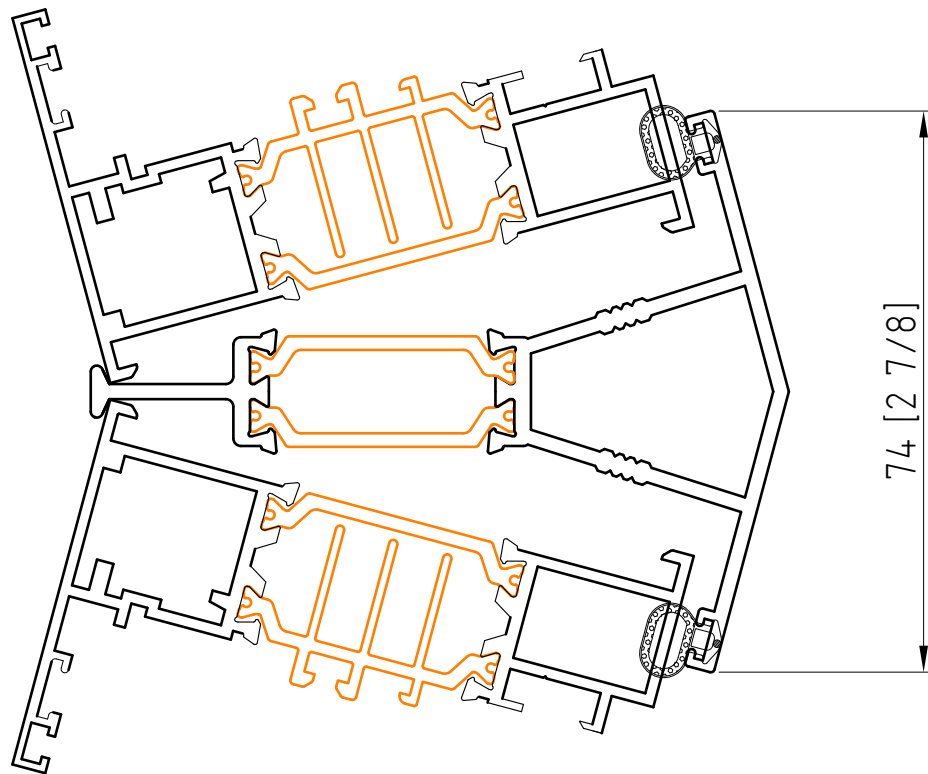

Variable Bay Mullion

Internal Angles: 138° – 159°

Windows | Variable Bay

Drawing No: OFDL_2.99.1

This information and drawing are the copyright of Origin Frames Limited. Copyright is reserved by them and is issued on the condition that it is not copied or disclosed by or to any unauthorised persons without prior consent of Origin Frames Limited. All dimensions are in mm. Do not scale.