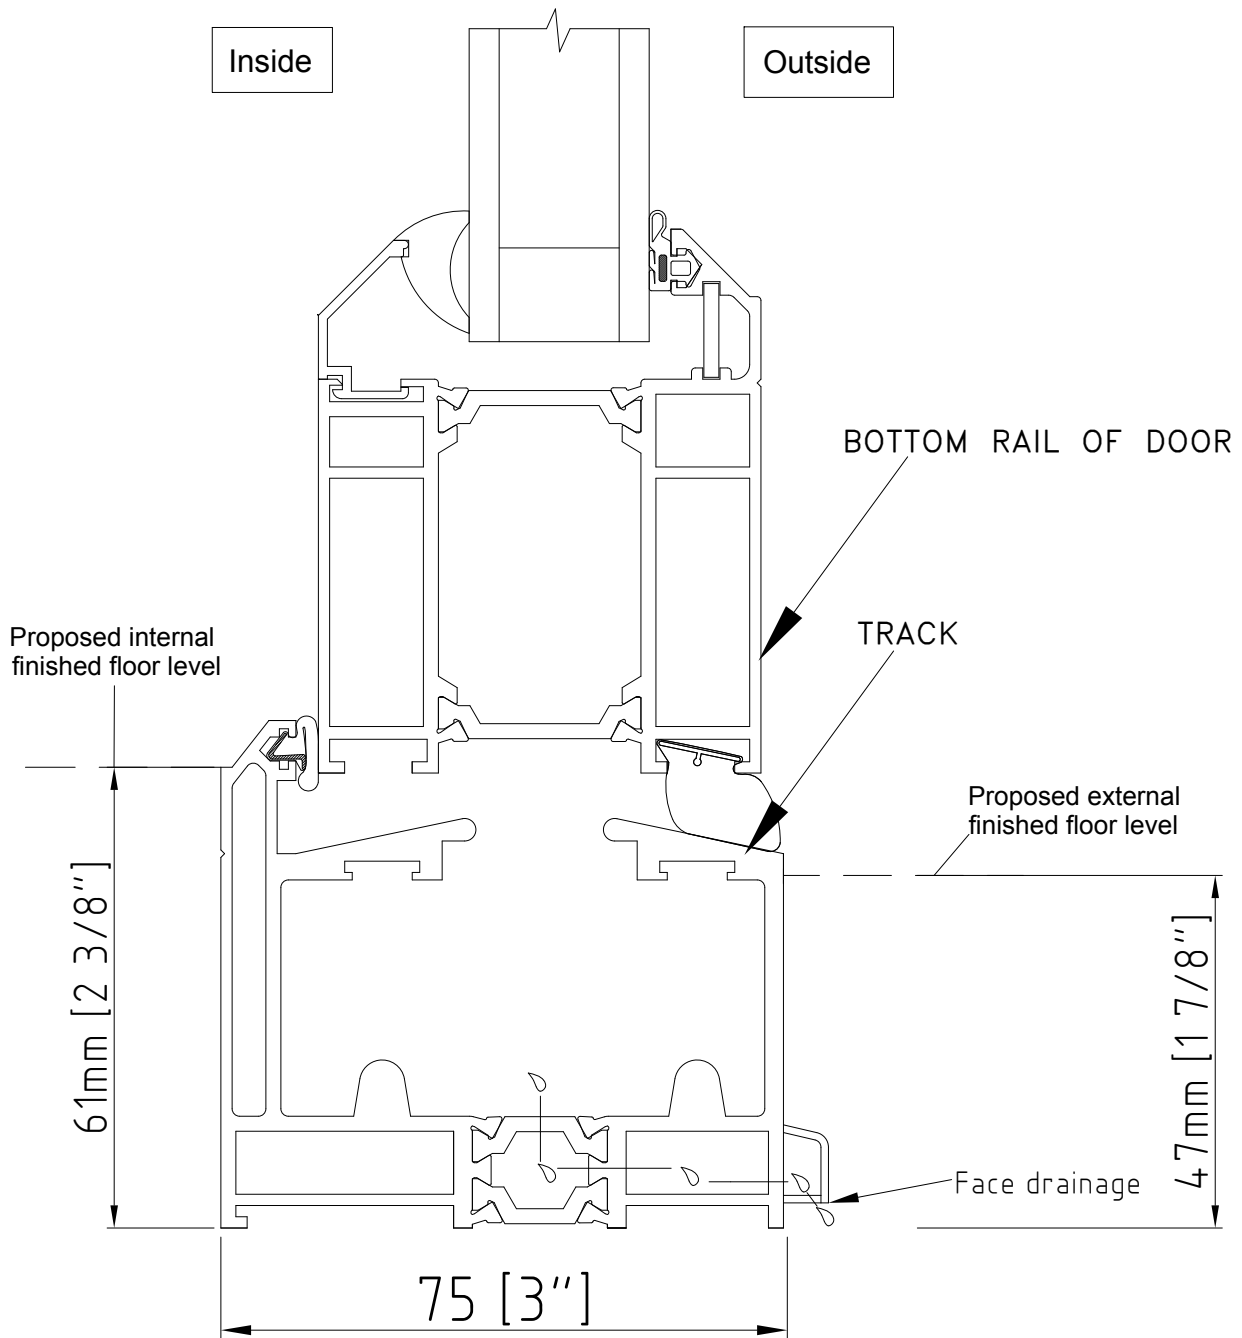

Detail 6b

Bottom Track Detail (Face Drainage)

Doors | Bottom Track

Drawing No: OTFD-06b

This information and drawing are the copyright of Origin USA Inc. Copyright is reserved by them and is issued on the condition that it is not copied or disclosed by or to any unauthorized persons without prior consent of Origin USA Inc. All dimensions are in imperial measurements. Do not scale.