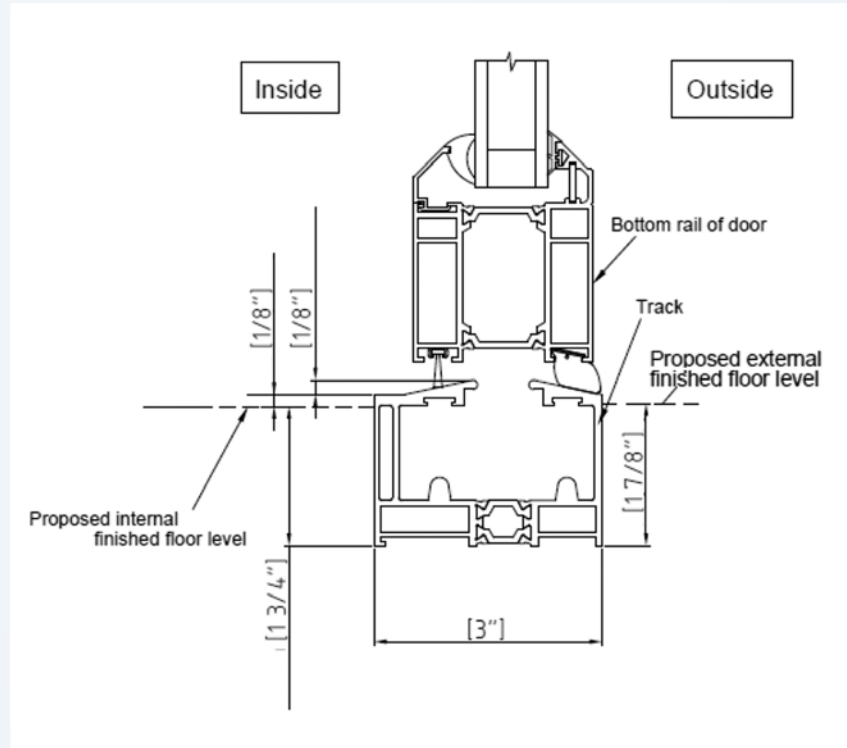

Simple Thresholds

No matter the size of the opening or number of panels - one track dimension fits all. Simply lay the 2 inch tall track into a designed-in recess and the panels will slide and stack on a flush track that will always be 3 inches from front to back. No more 9+ inch track add-ons for endless panels on larger openings to step over.

When it's all said and done, what practical detail do we all care about the most? Nine times out of ten - it's the threshold. Is it flush? Does the water stay out? How big is the step-over? What standards does it meet? Is it easy to install?

Tested to High Velocity Hurricane Zone AAMA water standards, no internal riser to worry about and even a thermal break, the discreet track system even has a small prep detail to allow for trolleys to be swapped out in the unlikely event that there is a failure.

Unbeatable lead times and quality

With set sizes and easy to understand configurations, National Builders can offer the highest quality folding doors and windows at unbeatable prices with lead times measured in days rather than weeks.