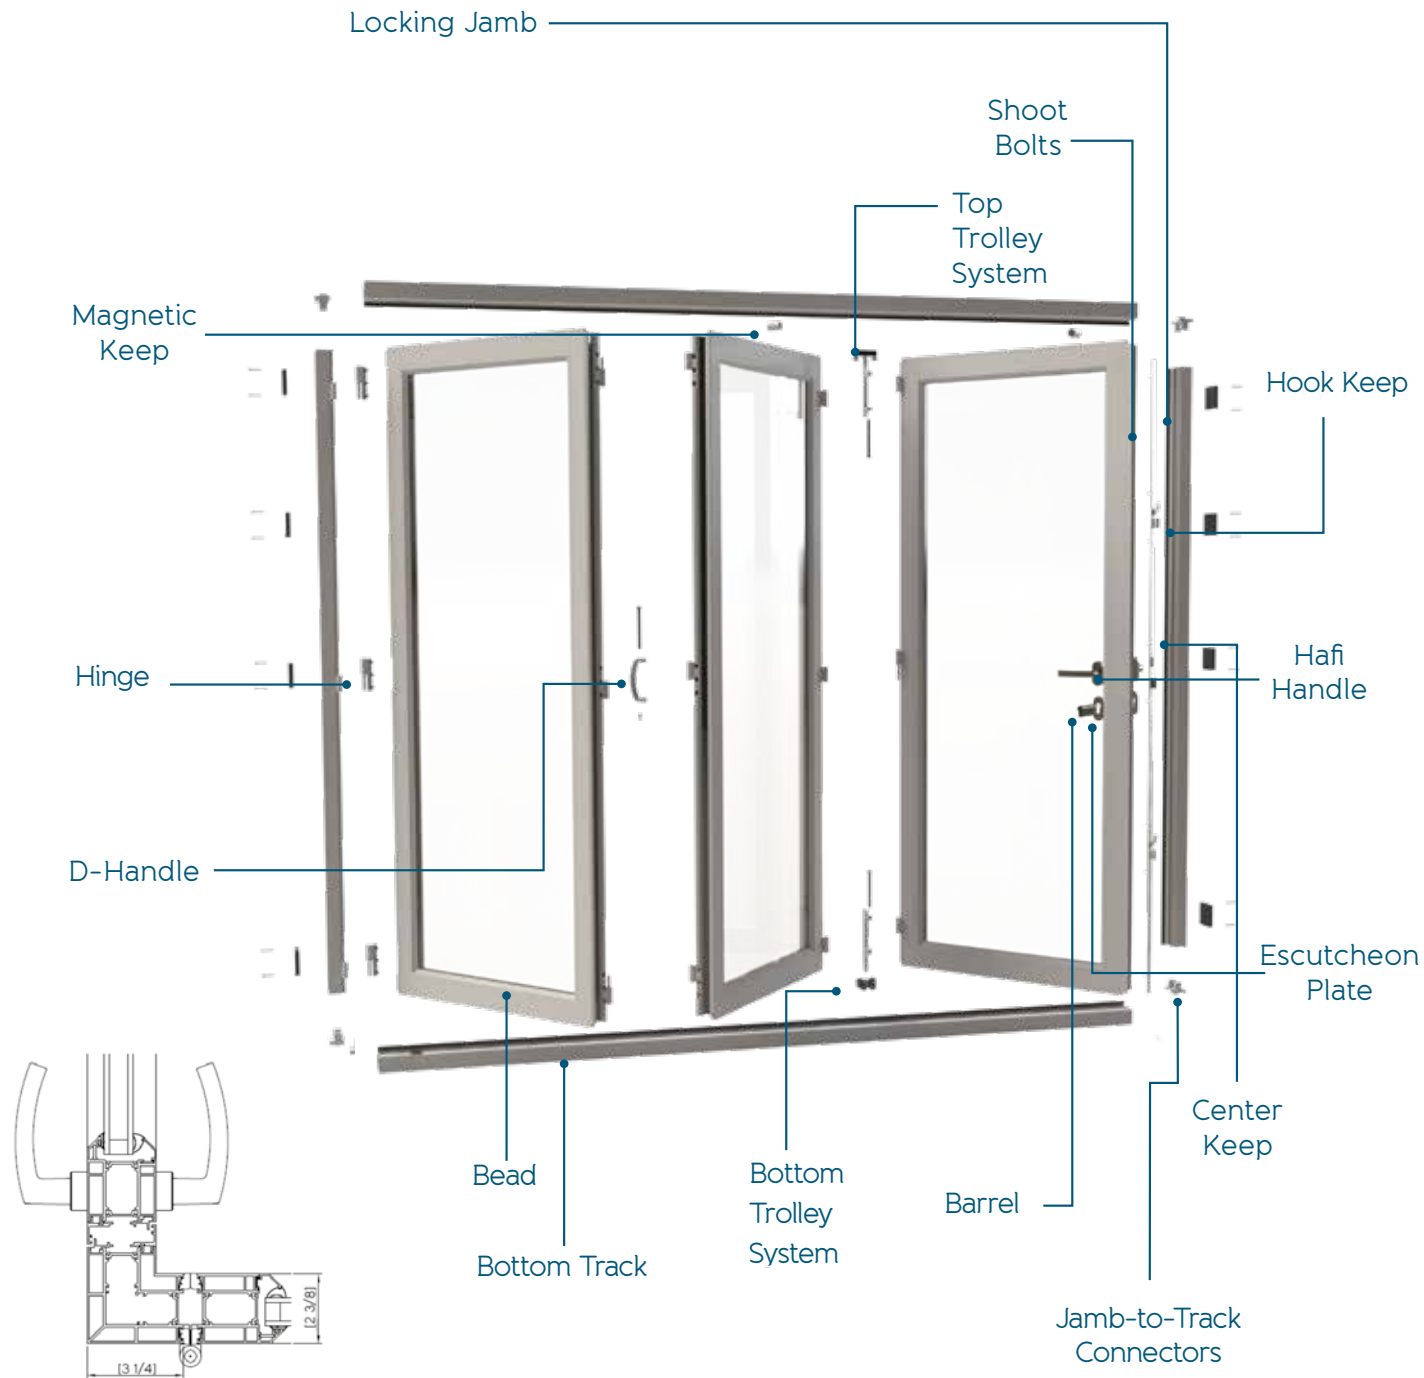

Precision Craftsmanship

Not all bi-folds were created equal. The Origin Bi-fold Door has been designed from the ground up, using proprietary hardware (no off-the-shelf add-ons to be found anywhere) with the homeowner and installer in mind.

All components are easily swapped out for quick servicing. Most importantly, customers experience smooth and intuitive operation over and over again.

Gravity on our side

The Origin Bi-fold was designed as a “bottom run” system which allows corner doors to work with floating cantilever openings with no fixed corner post needed.

Extra light and unhindered views make the corner door set-up a property game-changer.