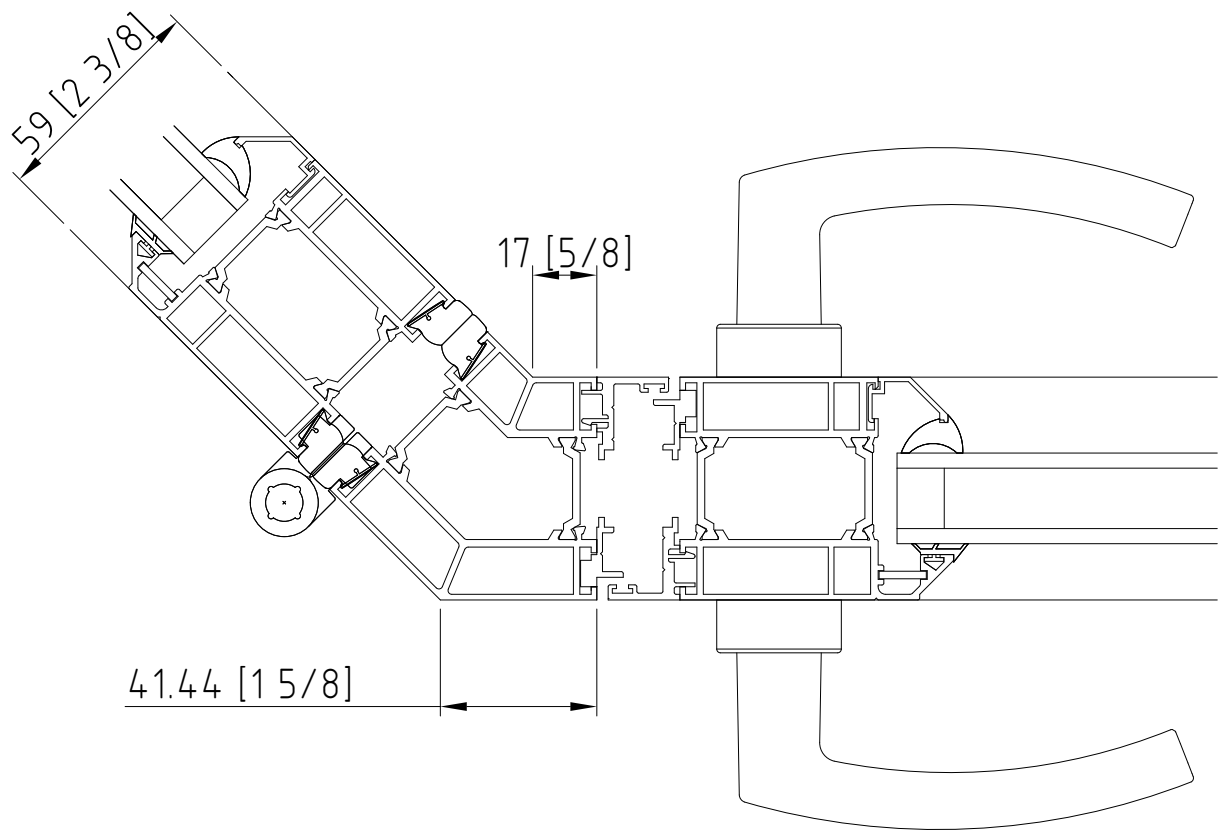

135° Moving Corner Post

Doors | 135° MCP

Drawing No: OFDL_2.135.1

This information and drawing are the copyright of Origin USA Inc. Copyright is reserved by them and is issued on the condition that it is not copied or disclosed by or to any unauthorized persons without prior consent of Origin USA Inc. All dimensions are in imperial measurements. Do not scale.