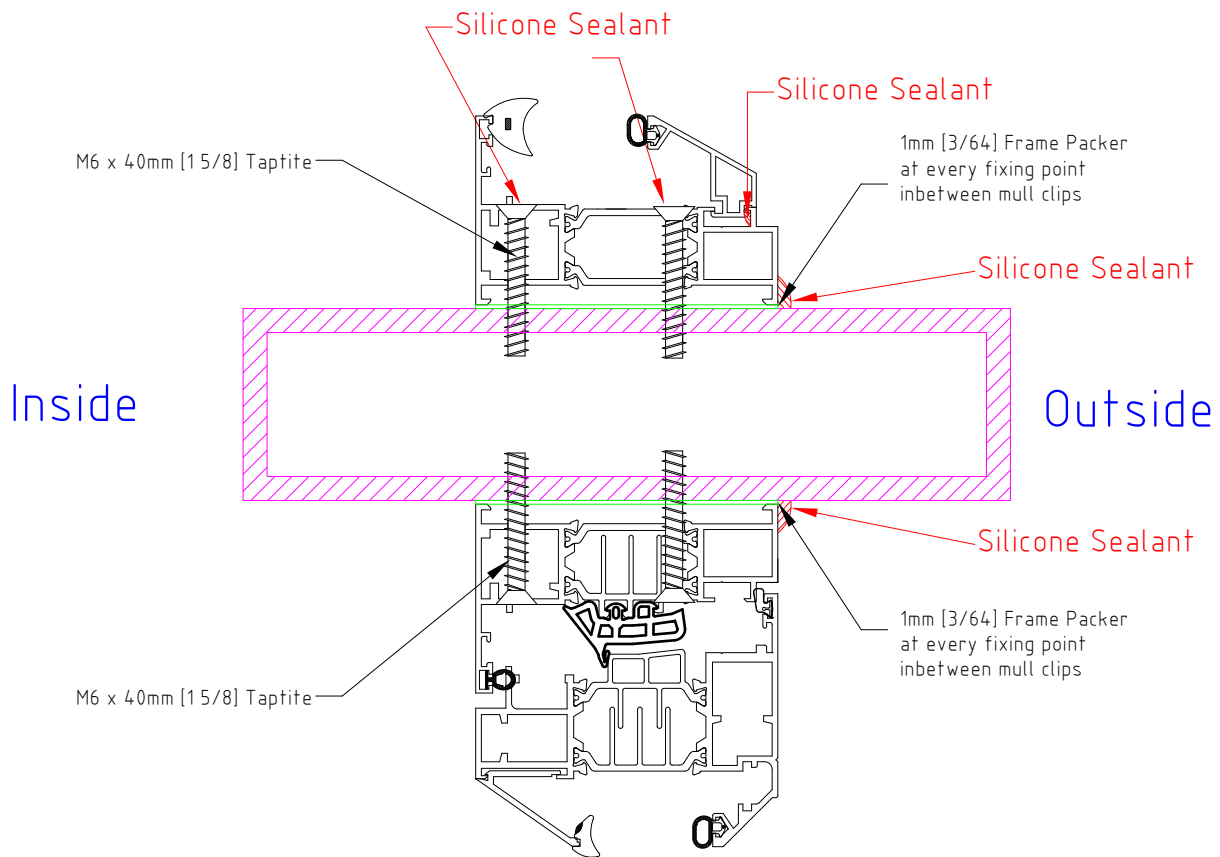

Fixing Window Frame To Horizontal Mull

SEALANT TO BE APPLIED ON SITE BY INSTALLER.

Windows | Horizontal Mull Drawing No: OFDL_2.109.1

This information and drawing are the copyright of Origin Frames Limited. Copyright is reserved by them and is issued on the condition that it is not copied or disclosed by or to any unauthorised persons without prior consent of Origin Frames Limited. All dimensions are in mm. Do not scale.