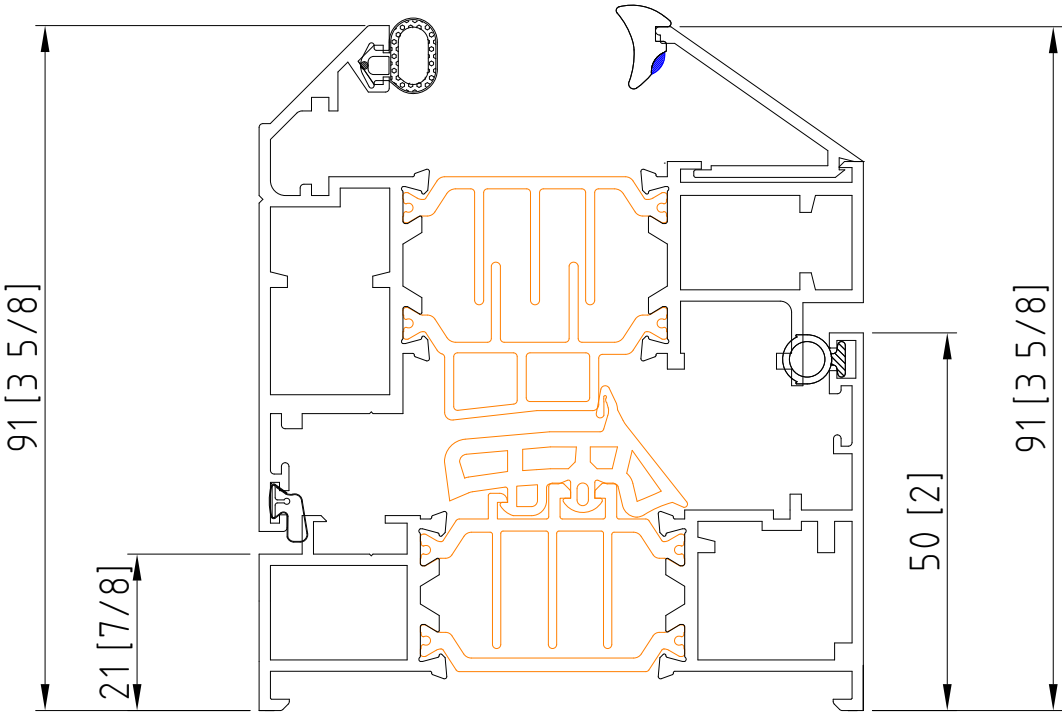

Frame and Sash

OUTSIDE

INSIDE

Windows | Frame + Sash Drawing No: OFDL_2.91.1

This information and drawing are the copyright of Origin Frames Limited. Copyright is reserved by them and is issued on the condition that it is not copied or disclosed by or to any unauthorised persons without prior consent of Origin Frames Limited. All dimensions are in mm. Do not scale.